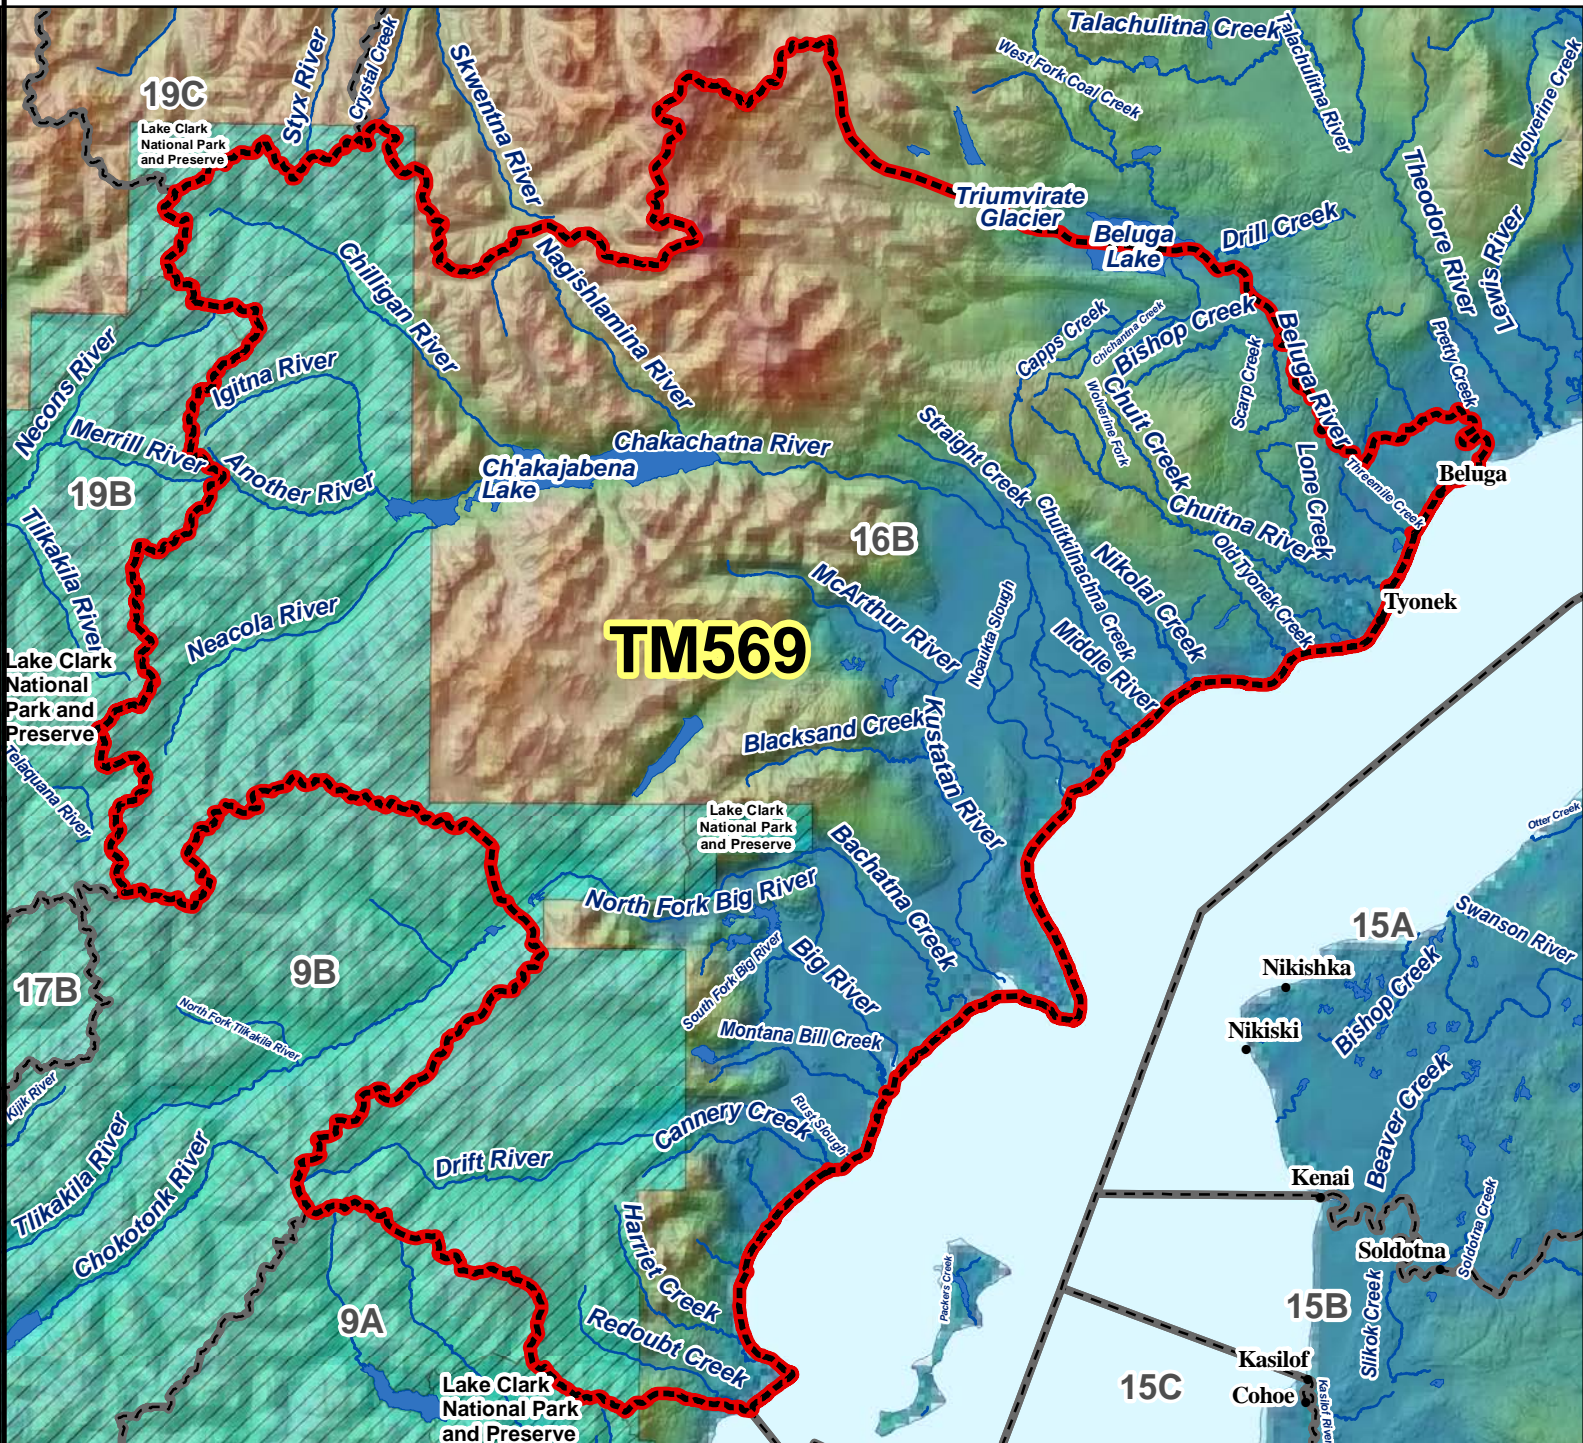

# TM569 Moose Tier II Permit Hunt

**AREA DESCRIPTION:** Unit 16B, South Beluga, mainland drainages south and west of the Beluga River, Beluga Lake, and Triumvirate Glacier.