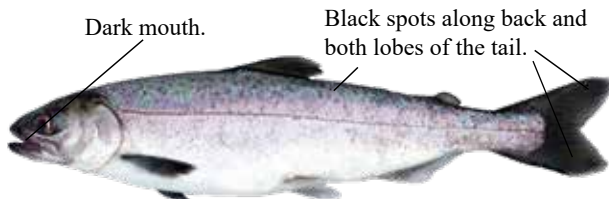

Chinook Salmon (Landlocked Salmon)