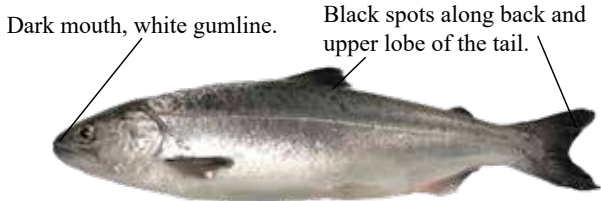

Kenai Peninsula	RT	LS	AG	AC	LT
Arc Lake		★	★		
Aurora Lake	★				
Barbara Lake	★				
Cabin Lake	★				
Carter Lake	★			★	
Centennial Lake	★	★			
Chugach Estates Lake	★				
Douglas Lake	★				
Elephant (Spirit) Lake	★	★		★	
Encelewski Lake	★				
First Lake	★				
Island Lake	★			★	
John Hedberg Lake	★				
Johnson Lake	★				
Long Lake	★				
Longmere Lake	★	★			
Loon Lake	★				
Lost Lake					★
Meridian Lake	★				
Rainbow Lake	★				
Roque Lake	★				
Scout Lake	★		★		
Sport Lake	★	★			
Thetis Lake	★				
Tirmore Lake	★		★		
Troop Lake	★			★	
Upper Summit Lake	★			★	★
Vagt Lake	★			★	

Coho Salmon (Landlocked Salmon)